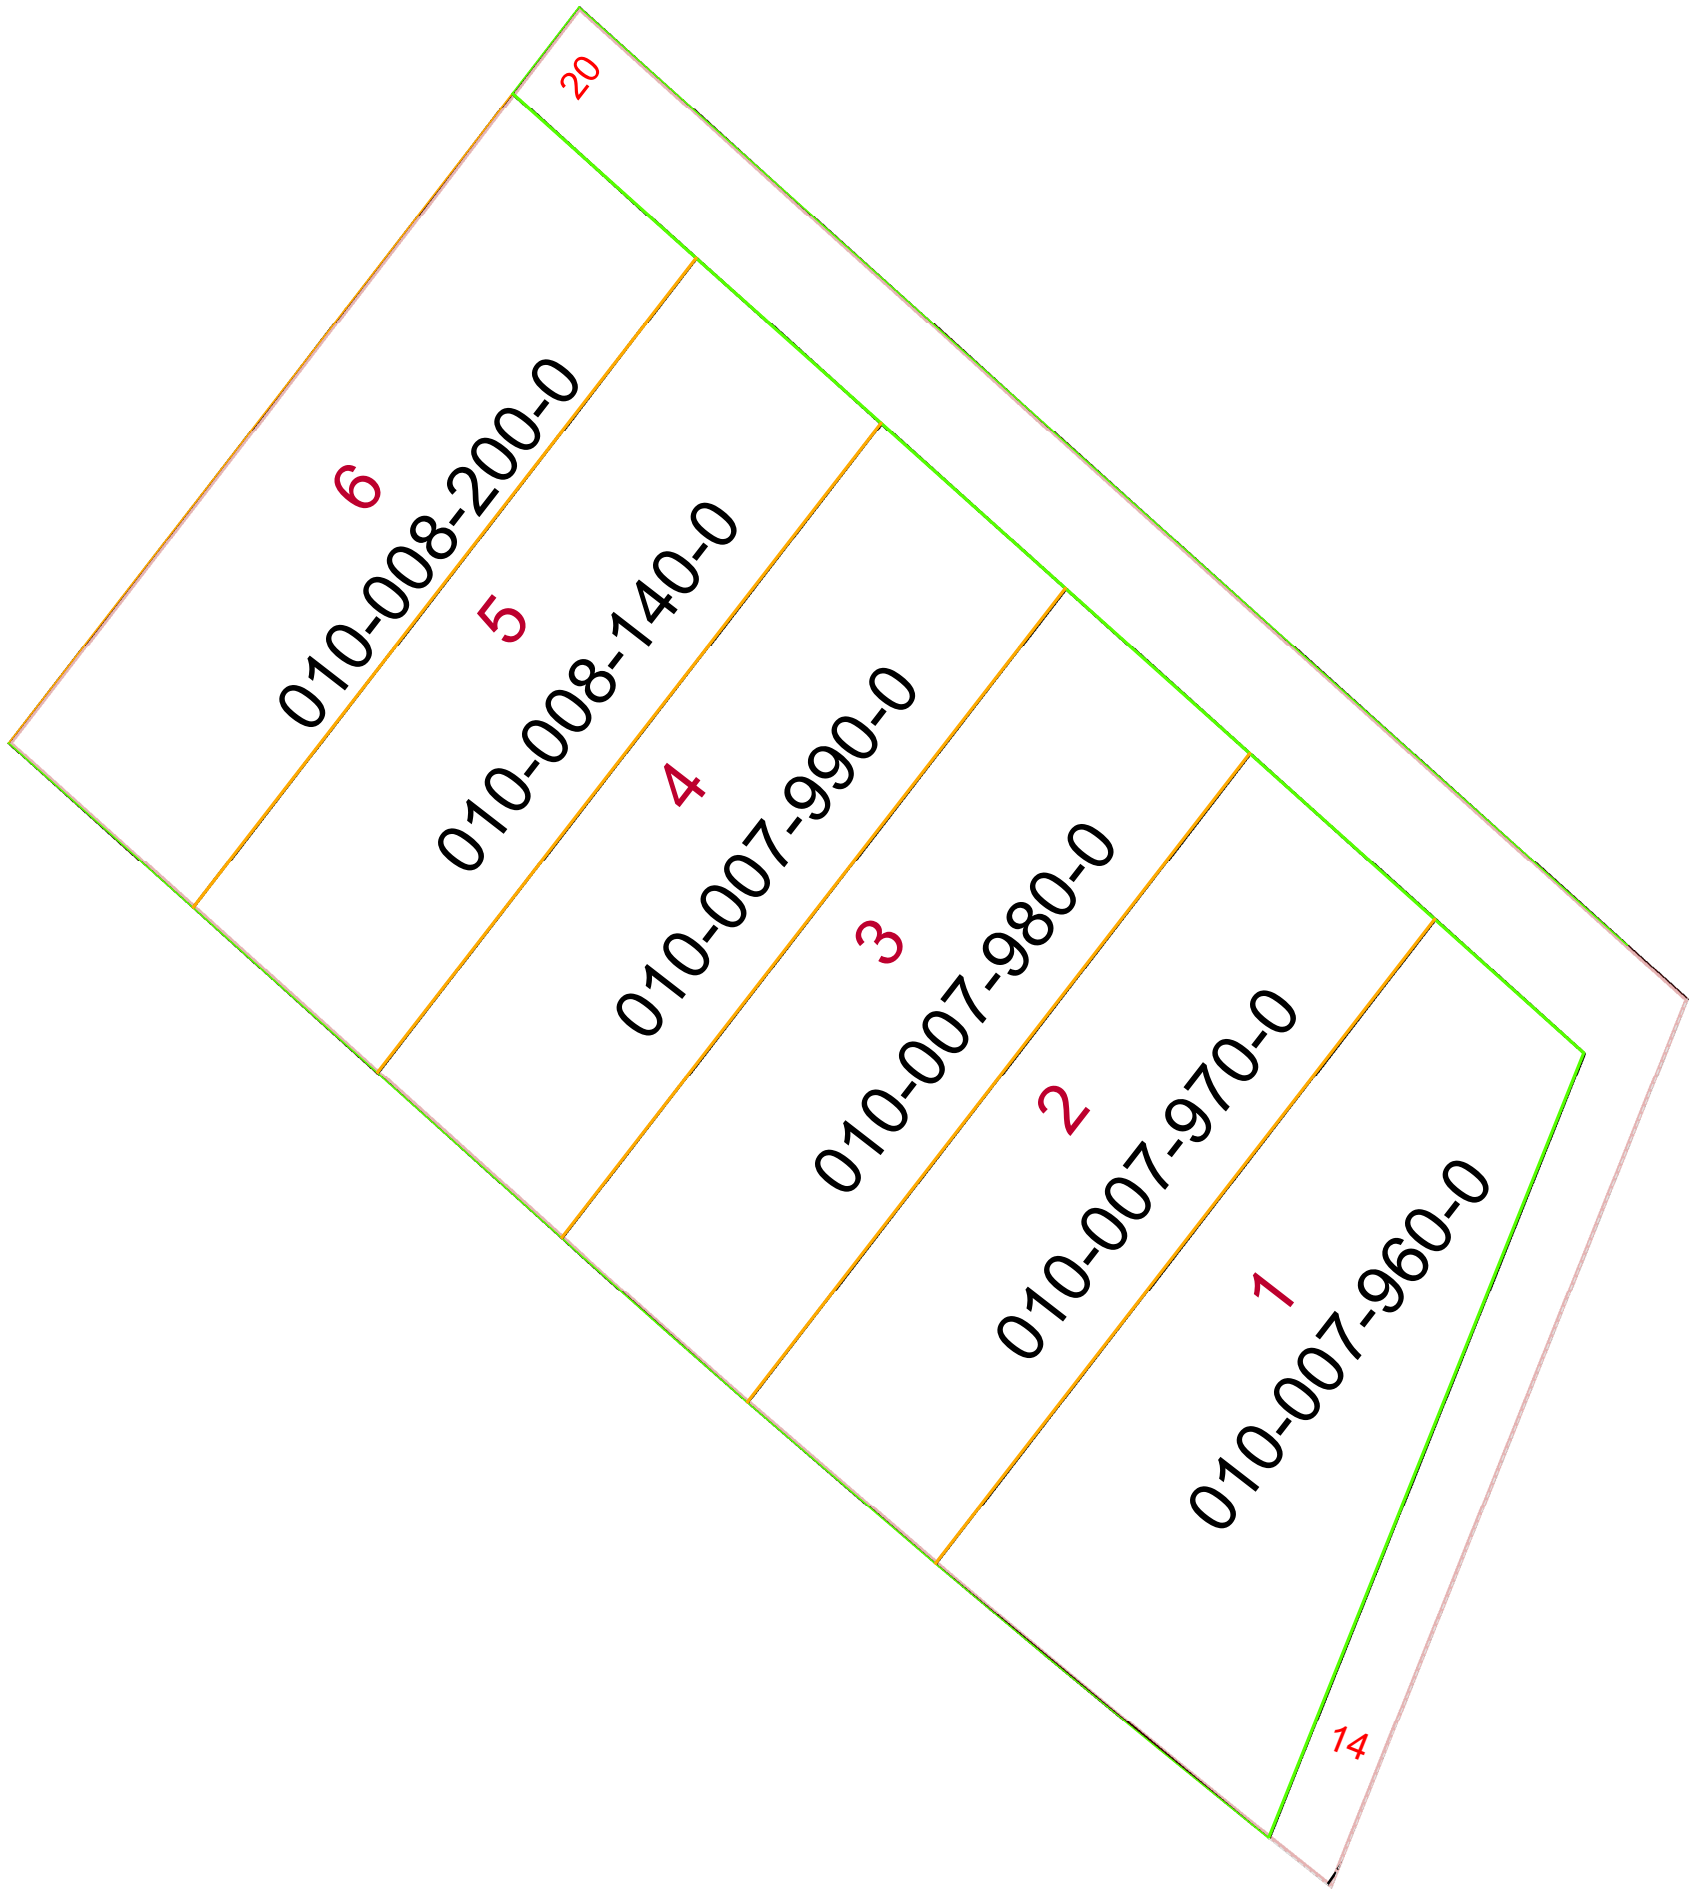

**BLOOM TOWNSHIP SECTION 17 R12 TWP 11
MORGAN COUNTY, OH**

GROUT'S SUBDIVISION

PIN	VOL	PAG	Owner	LegalDescr
010-008-140-0	OR108	193	DINGEY AMY	ROKEBY IN LOT 5 GROUTS
010-008-200-0	OR108	193	DINGEY AMY	ROKEBY IN LOT 6 GROUTS
010-007-960-0	OR221	2880	KALB JOHN & TERESA	ROKEBY IN LOT 1 GROUTS
010-007-970-0	OR221	2880	KALB JOHN & TERESA	ROKEBY IN LOT 2 GROUTS
010-007-980-0	OR221	2880	KALB JOHN & TERESA	ROKEBY IN LOT 3 GROUTS
010-007-990-0	OR221	2880	KALB JOHN & TERESA	ROKEBY IN LOT 4 GROUTS

Boundaries			
	Lot		Symbols
	ROW		Roads
	County		Sections
	Hidden		Parcels
	Township		

Disclaimer: The Information that these maps contains is for reference purposes only. Please bring any errors to the attention of the Engineer's Office staff. Thank You